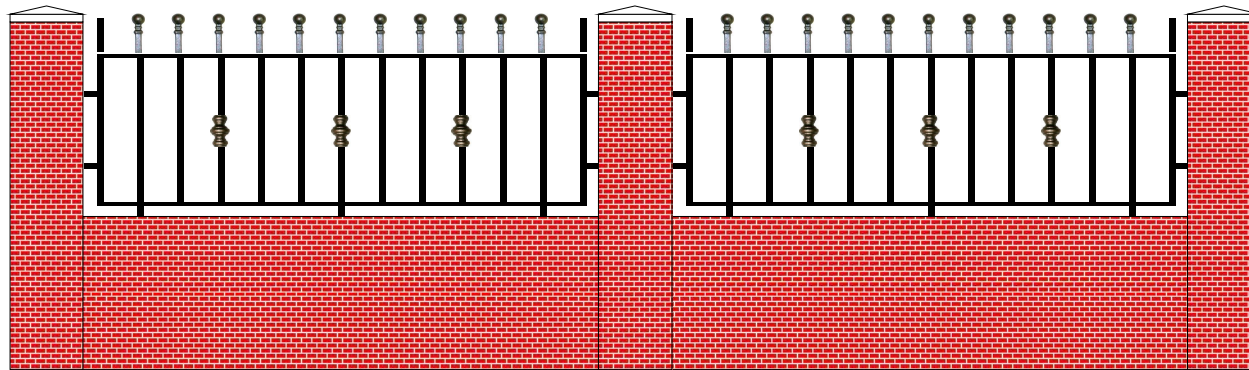

MATERIALS
30MM X 10MM RAILS
12MM SQUARE VERTICAL BARS.
SUPPLIED WITH ADJUSTABLE FIXING BRACKETS. PAINTED ONE COAT RED OXIDE

DESIGN WT3
Copyright JUST METAL