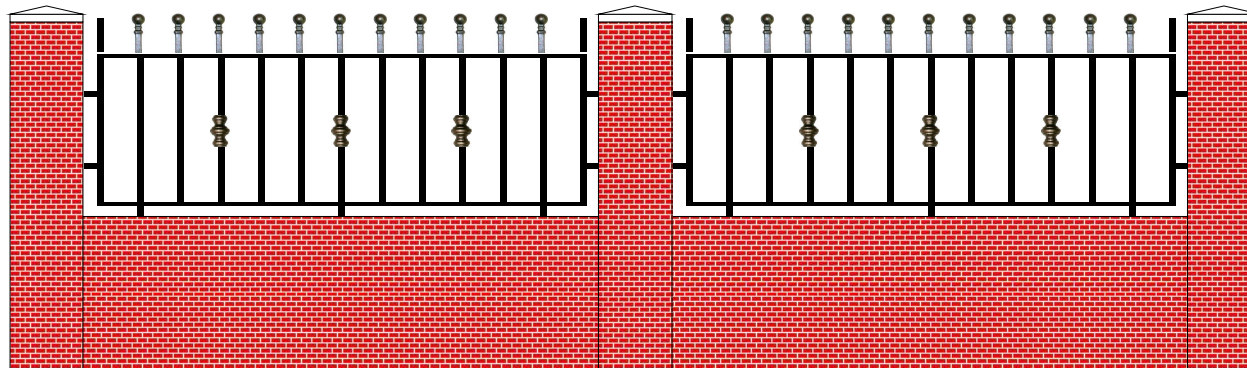

MATERIALS
40MM X 10MM RAILS
16MM SQUARE VERTICAL BARS.
SUPPLIED WITH ADJUSTABLE FIXING BRACKETS. PAINTED ONE COAT RED OXIDE

DESIGN WTB3
Copyright JUST METAL