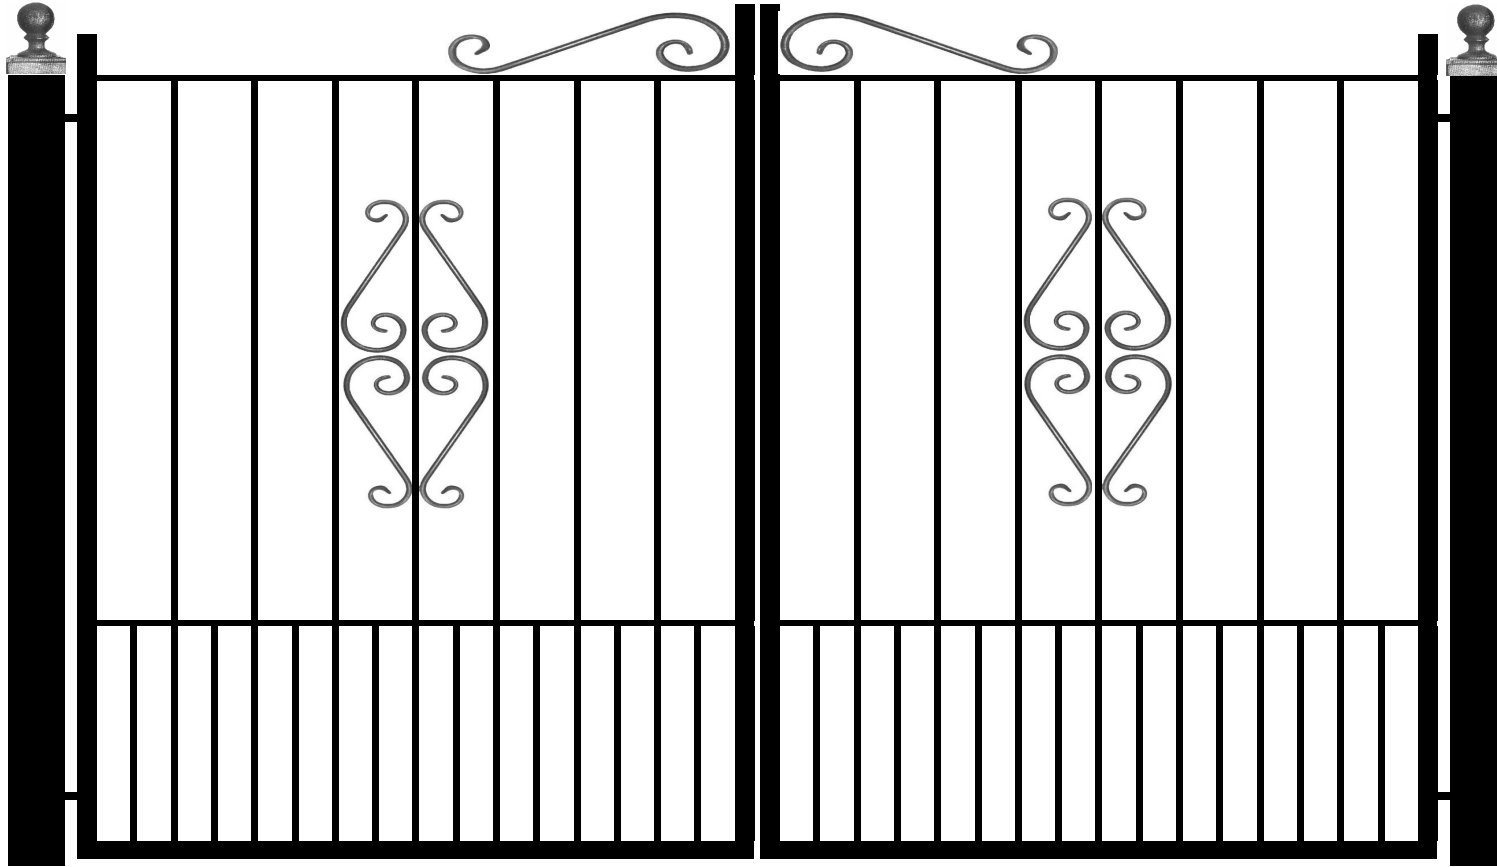

## Materials

Gate frame made from 40mm box section.

Horizontal rails made from 40mm x10mm flat.

Vertical bars made from 16mm square bar. Dog rails made from 12mm square bar.

Scrolls made from 16mm x 5mm flat.

**Design EST4**

**Copyright Just Metal.**