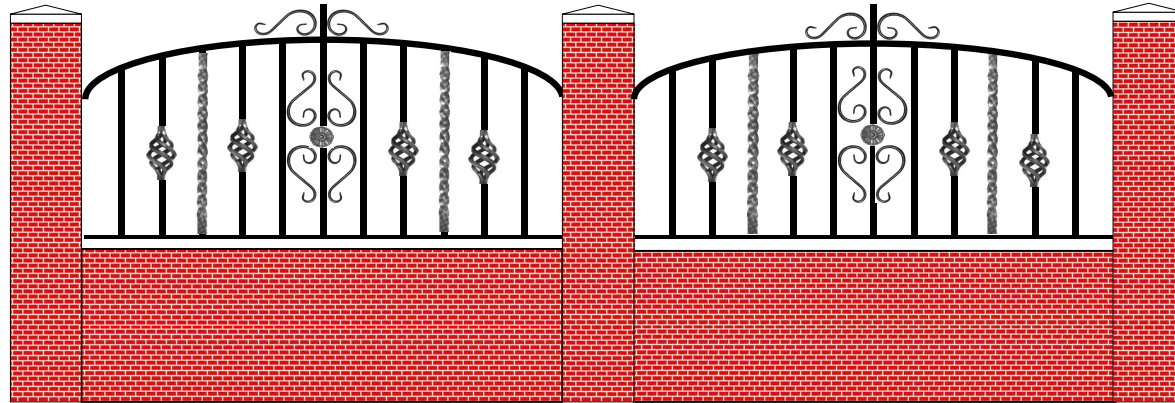

Materials

40mm x 10mm flat for top and bottom rails.

16mm square bar for vertical infill bars.

Scrolls made rom 16mm x 5mm flat with forged ends.

Elite 1

Copyright Just Metal.