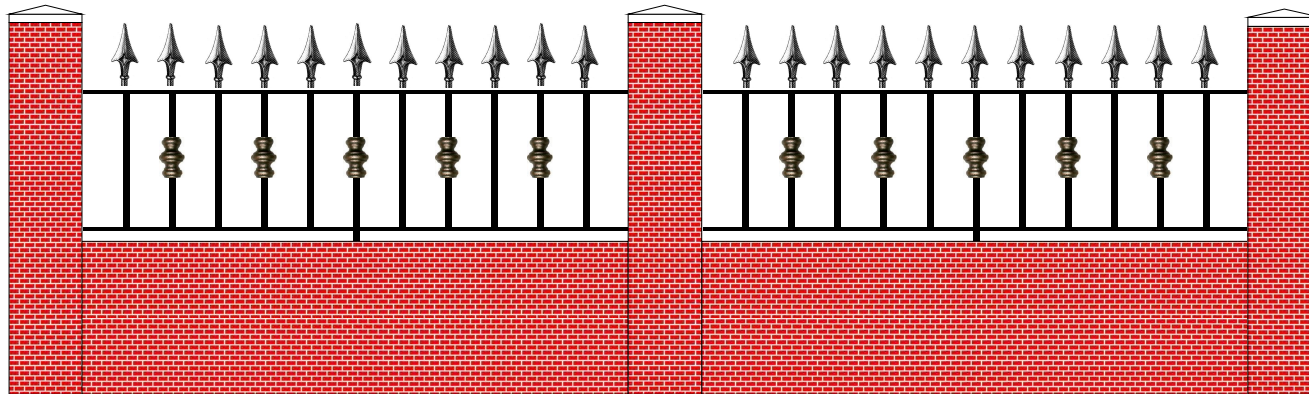

Materials

Horizontal rails made from 40mm x 10mm flat.
Vertical bars made from solid 16mm diameter bar.
Points to match vertical bars.

Elite 3 Wall Top Railings.
Copyright Just Metal.