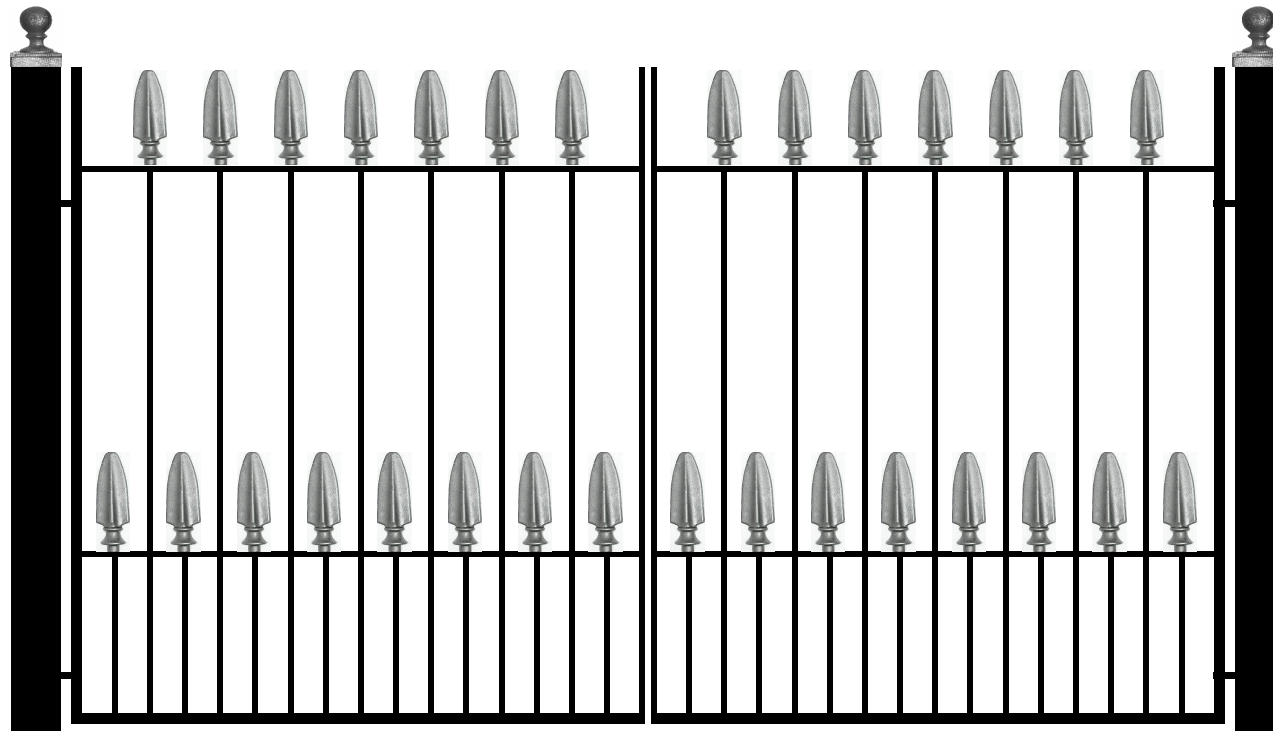

### Materials

Gate frame made from 50mm box section.

Horizontal rails made from 50mm x 10mm flat.

Vertical bars and dog bars made from 20mm solid diameter rod.

**Elite 4 Gate Design.  
Copyright Just Metal.**