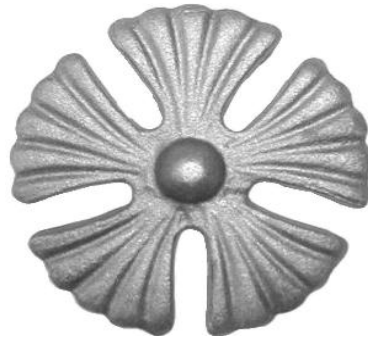

Materials

Gate frame made from 40mm box section.

Horizontal rails made from 40mm x 10mm flat.

Verticals bars made from 16mm diameter rod.

Circles and scrolls made from 16mm x 5mm flat.

Elite 5 Gate Design
Copyright Just Metal.