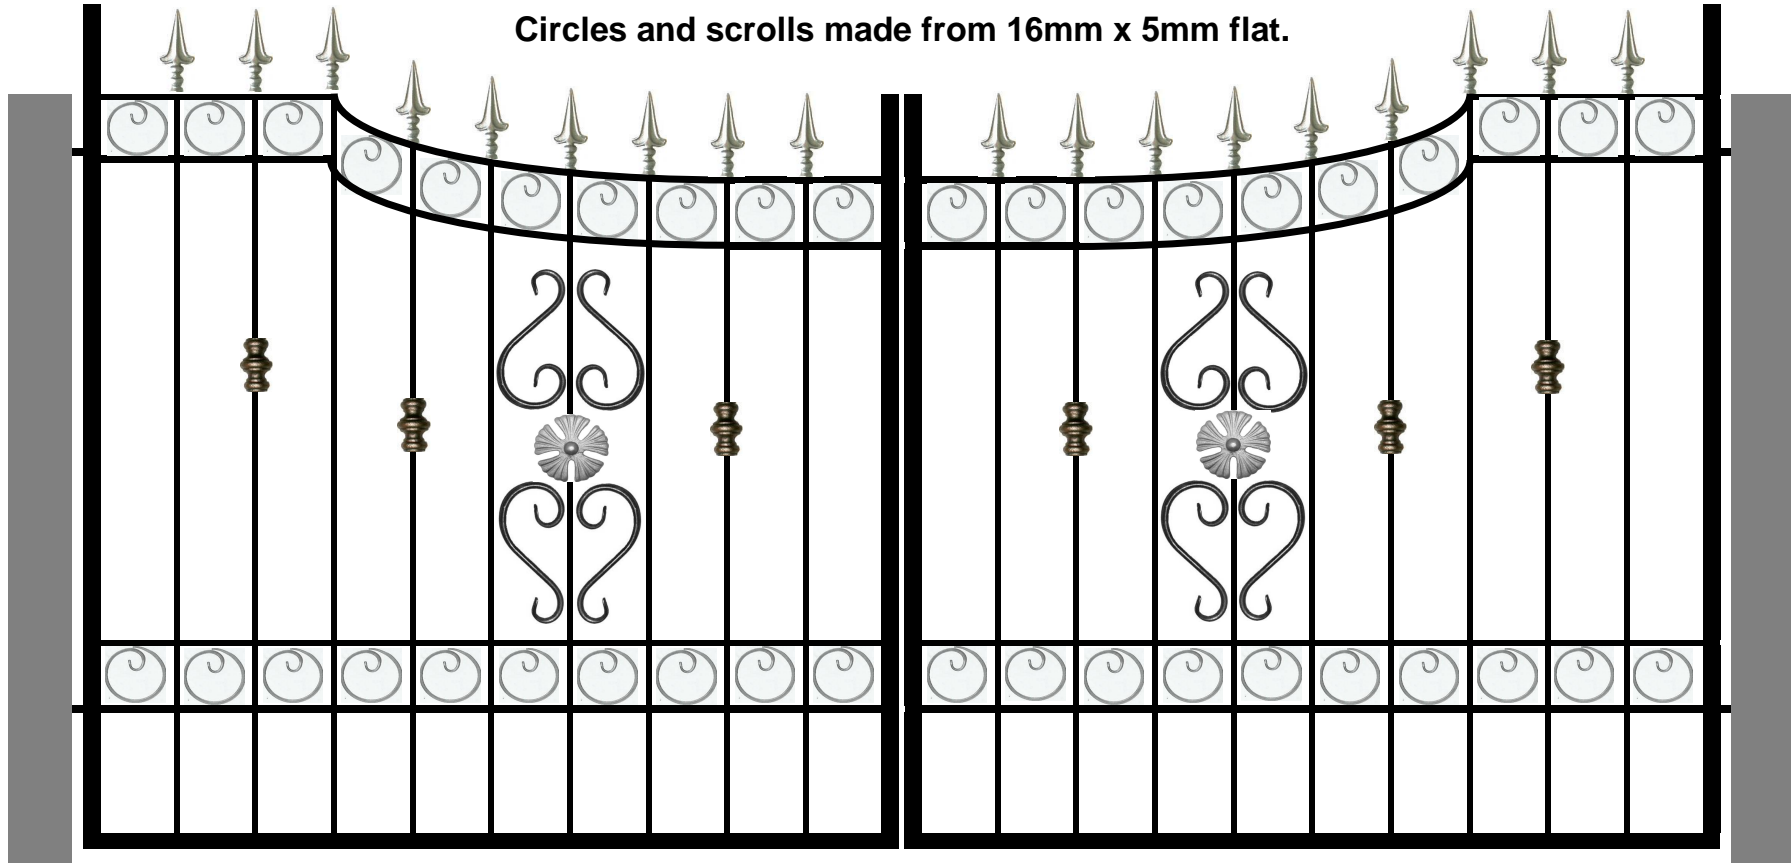

Materials

Gate frame made from 40mm box section.

Horizontal rails made from 40mm x 10mm flat.

Verticals bars made from 16mm diameter rod.

Circles and scrolls made from 16mm x 5mm flat.

Elite 5 Gate Design
Copyright Just Metal.