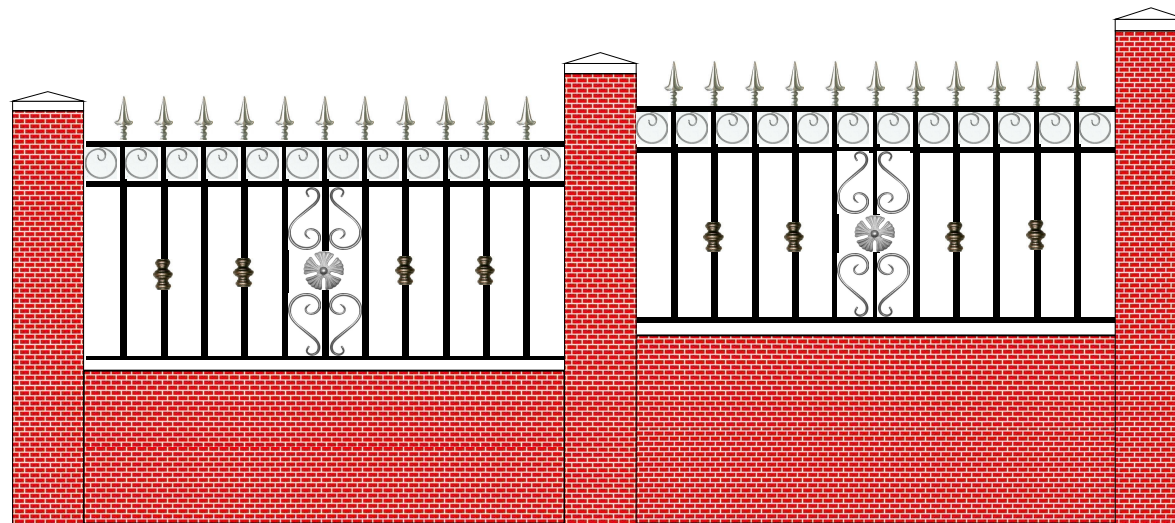

### Materials

Horizontal rails made from 40mm x 10mm flat.

Vertical bars made from 16mm solid diameter rod.

Scrolls and circles made from 16mm x 5mm flat.

Points to match vertical bars.

Elite 5 Wall Top Railing Design.