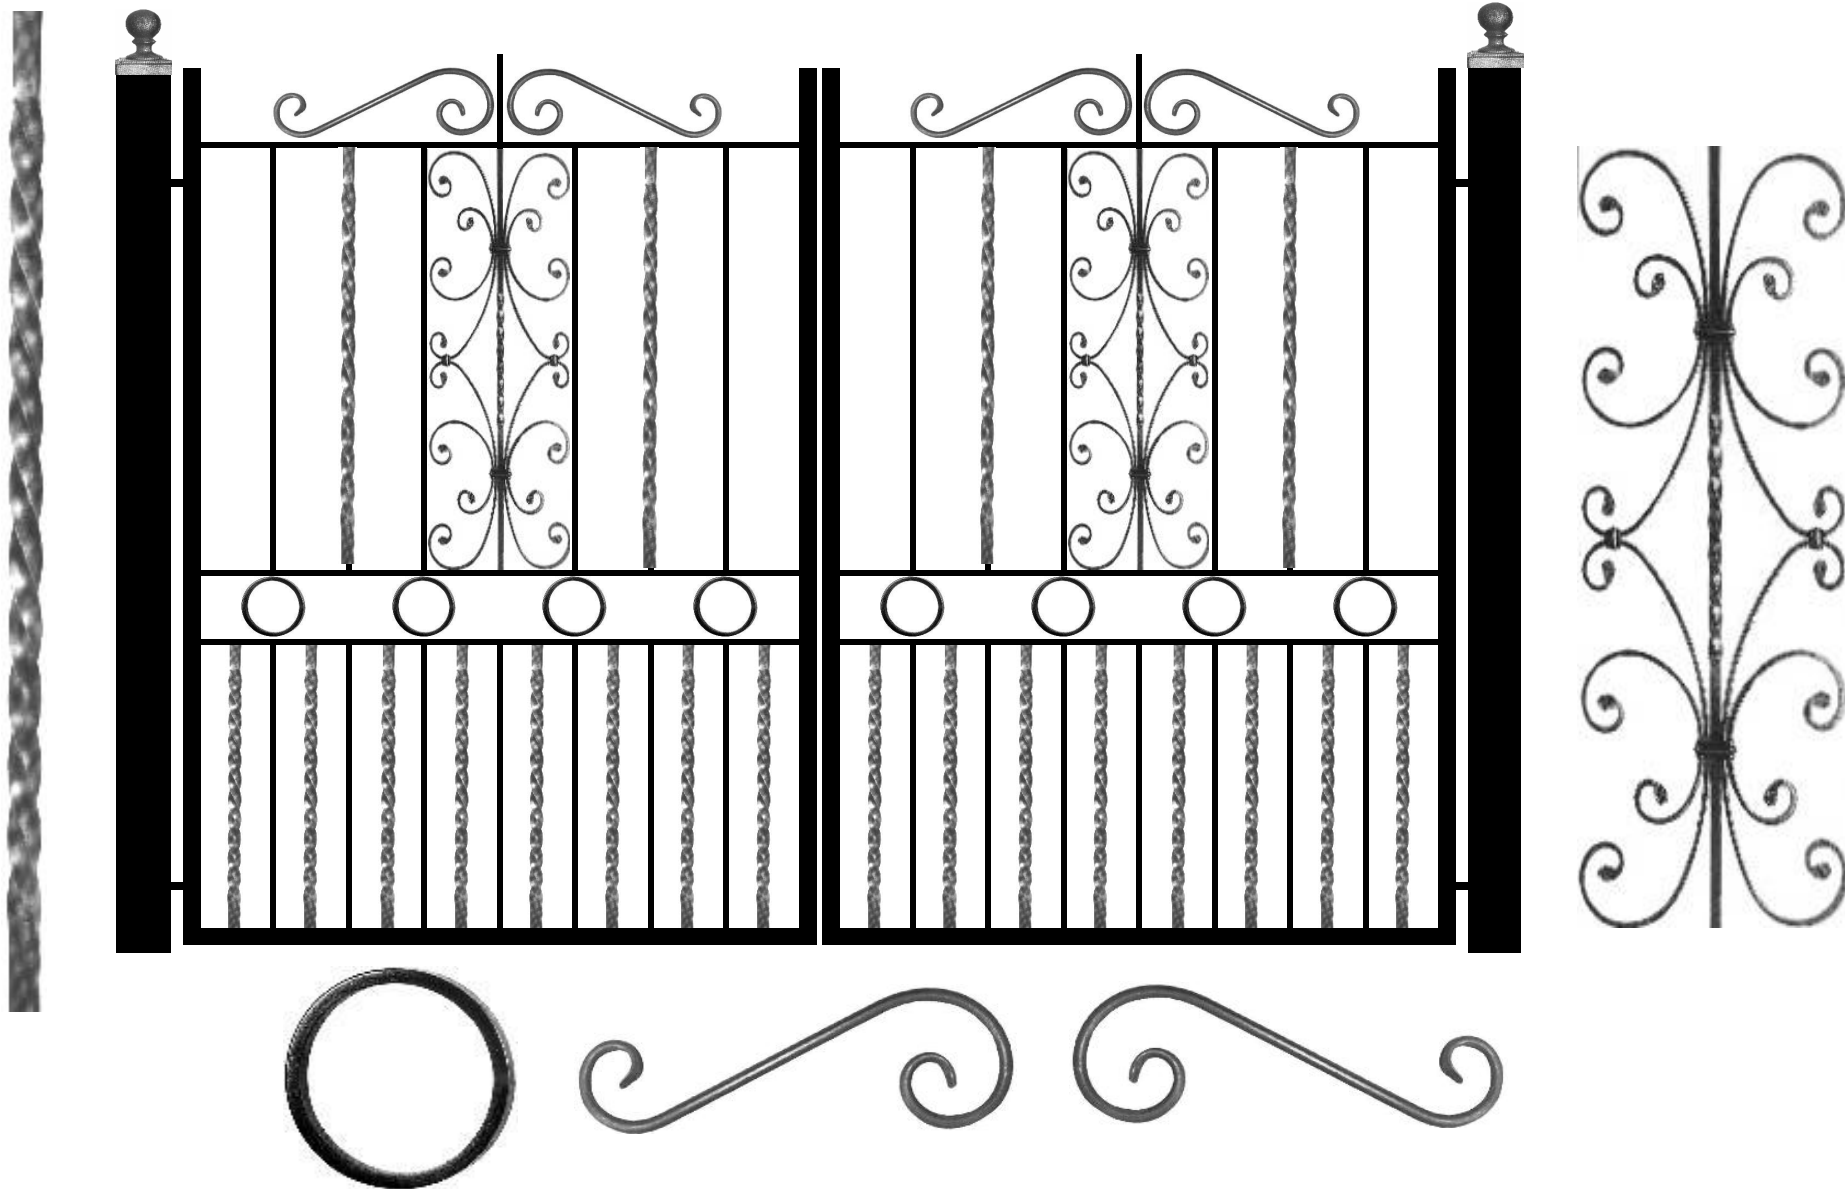

Material

Gate frame made from 40mm box section.
Middle and top rails made from 40mm x10mm flat
Vertical bars made from 16mm square bar.
Scrolls made from 16mm x 5mm flat.

Elite 6 Gate Design
Copyright Just Metal.