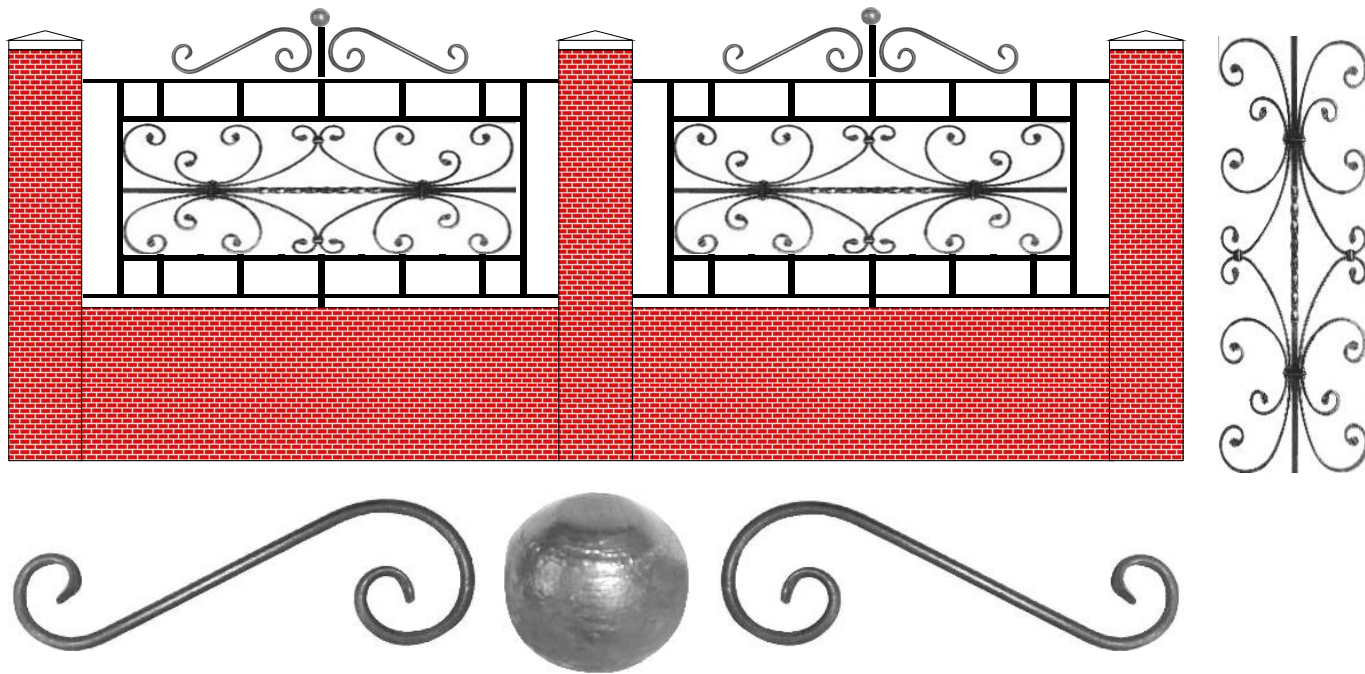

Materials

Horizontal bars made from 40mm x10mm flat.

Vertical bars made from 16mm square rod.

Scrolls made from 16mm x 5mm flat.

Elite 6 Wall top railing design.

Copyright Just Metal.