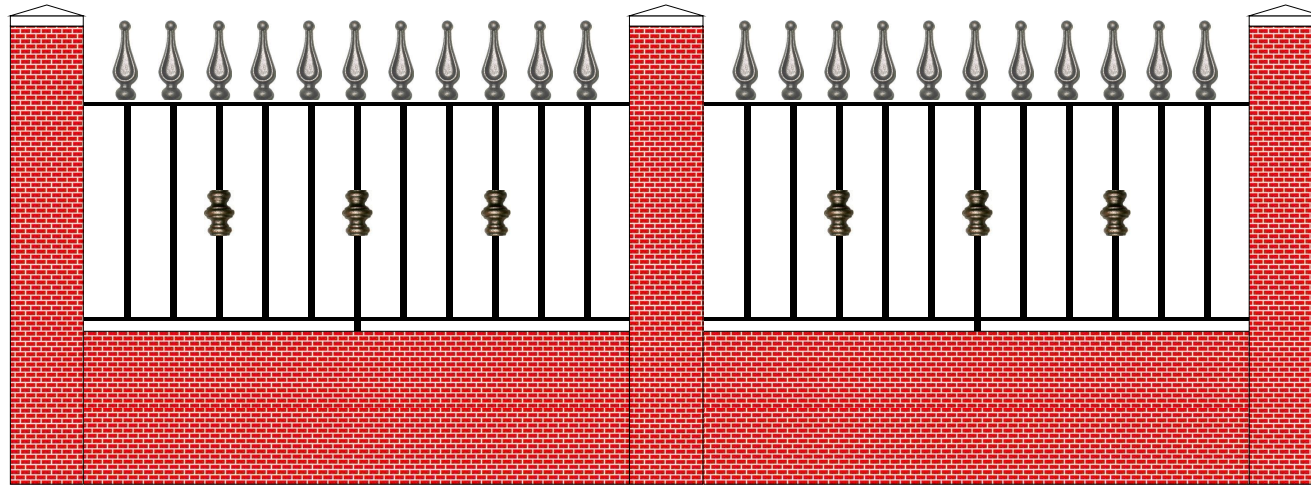

Materials

Horizontal rails made from 40mm x 10mm flat.

Vertical bars made from 16mm diameter rod.

Points 150mm high.

Elite 8 Wall Top Railing Design.

Copyright Just Metal.