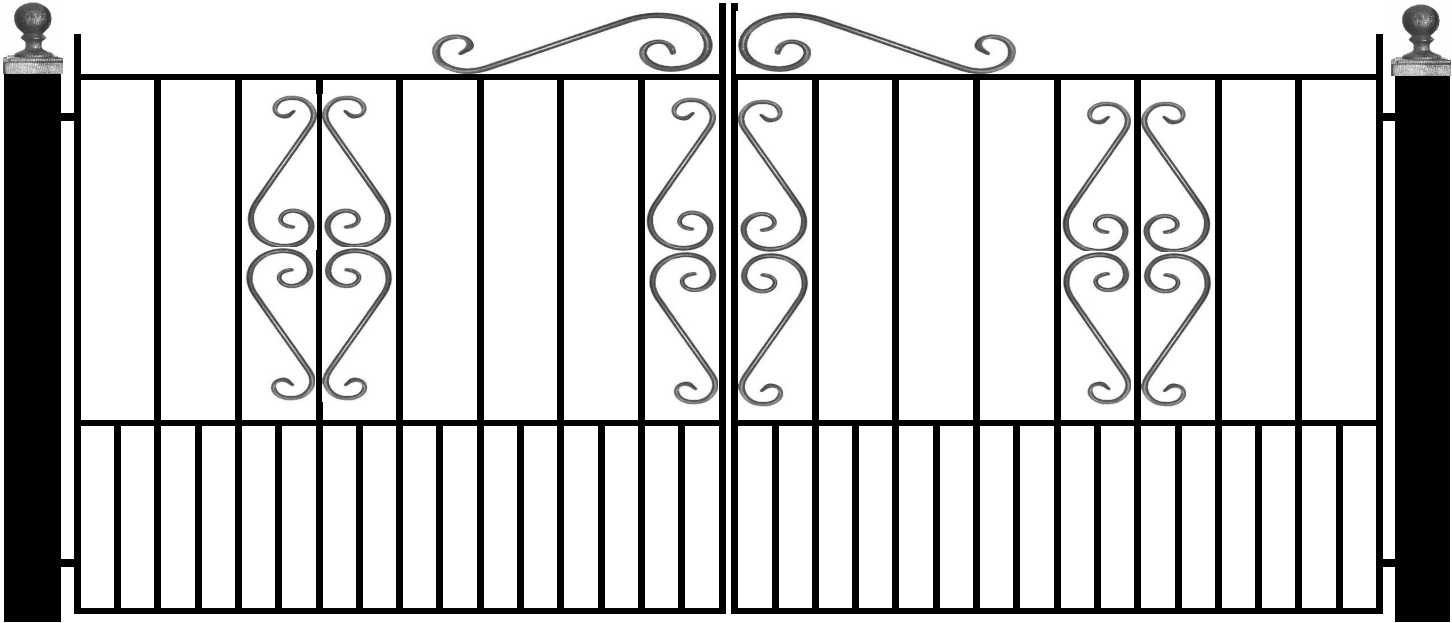

MATERIALS
30MM X 10MM FRAME
12MM SQUARE VERTICAL BARS
SUPPLIED WITH BOLT ON AND ADJUSTABLE HINGES, 2 DROP BOLTS AND A LOCKABLE SLIP BOLT. PAINTED ONE COAT RED OXIDE.
POSTS AND DEAD LOCKS CAN BE SUPPLIED AT AN EXTRA COST.