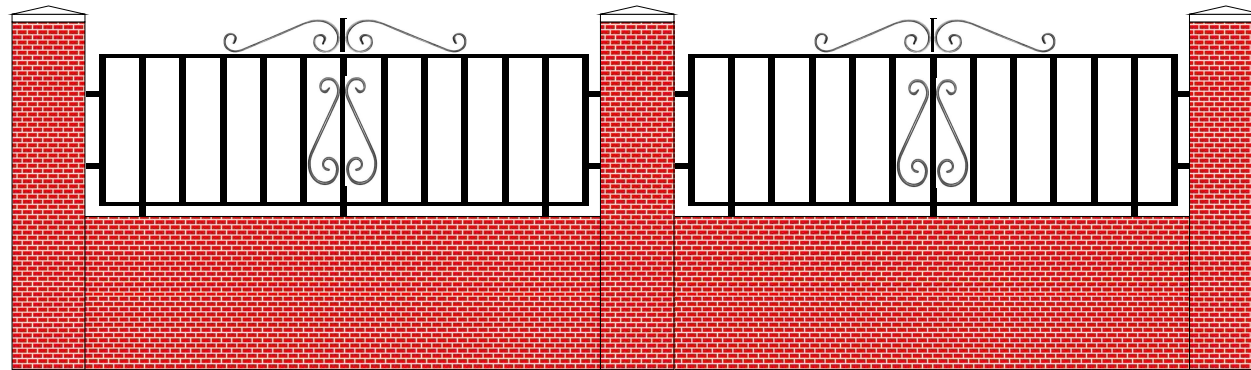

MATERIALS  
30MM X 10MM RAILS  
12MM SQUARE VERTICAL BARS  
SUPPLIED WITH ADJUSTABLE FIXING BRACKETS. PAINTED ONE COAT RED OXIDE

**DESIGN WT4**  
Copyright JUST METAL