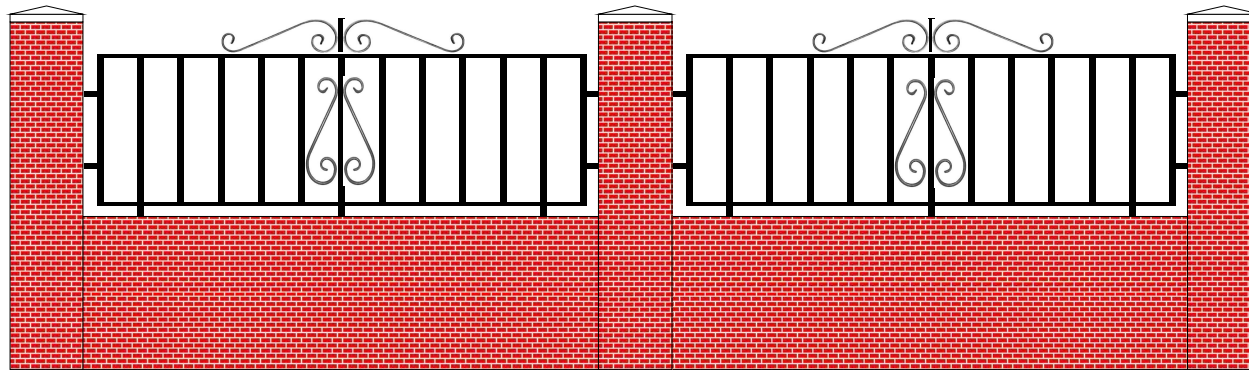

MATERIALS
40MM X 10MM RAILS
16MM SQUARE VERTICAL BARS
SUPPLIED WITH ADJUSTABLE FIXING BRACKETS. PAINTED ONE COAT RED OXIDE

DESIGN WTB4
Copyright JUST METAL