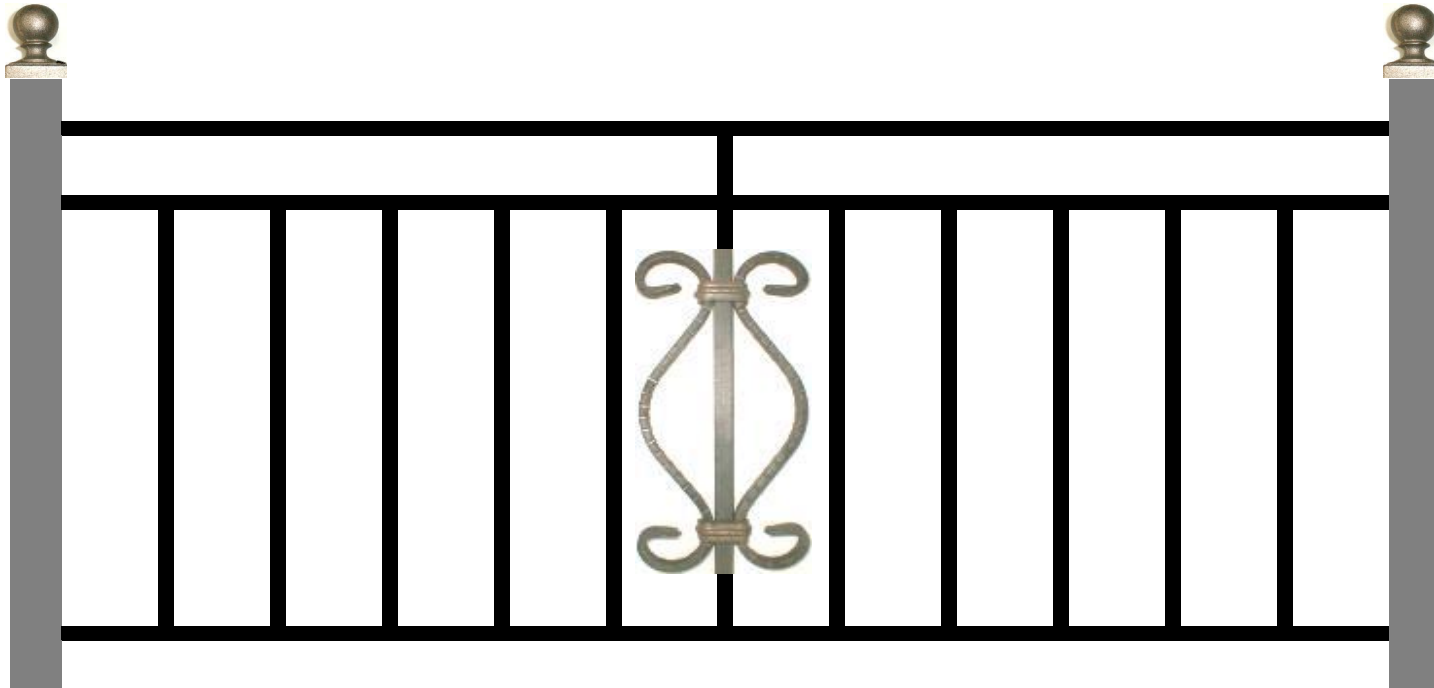

Materials

Top rail made from 40mm x 12mm convex, Bottom rail made from 40mm x 8mm flat.
Vertical bars made from 12mm square bar. Posts made from 50mm box section.

Design B3

Copyright Just Metal.