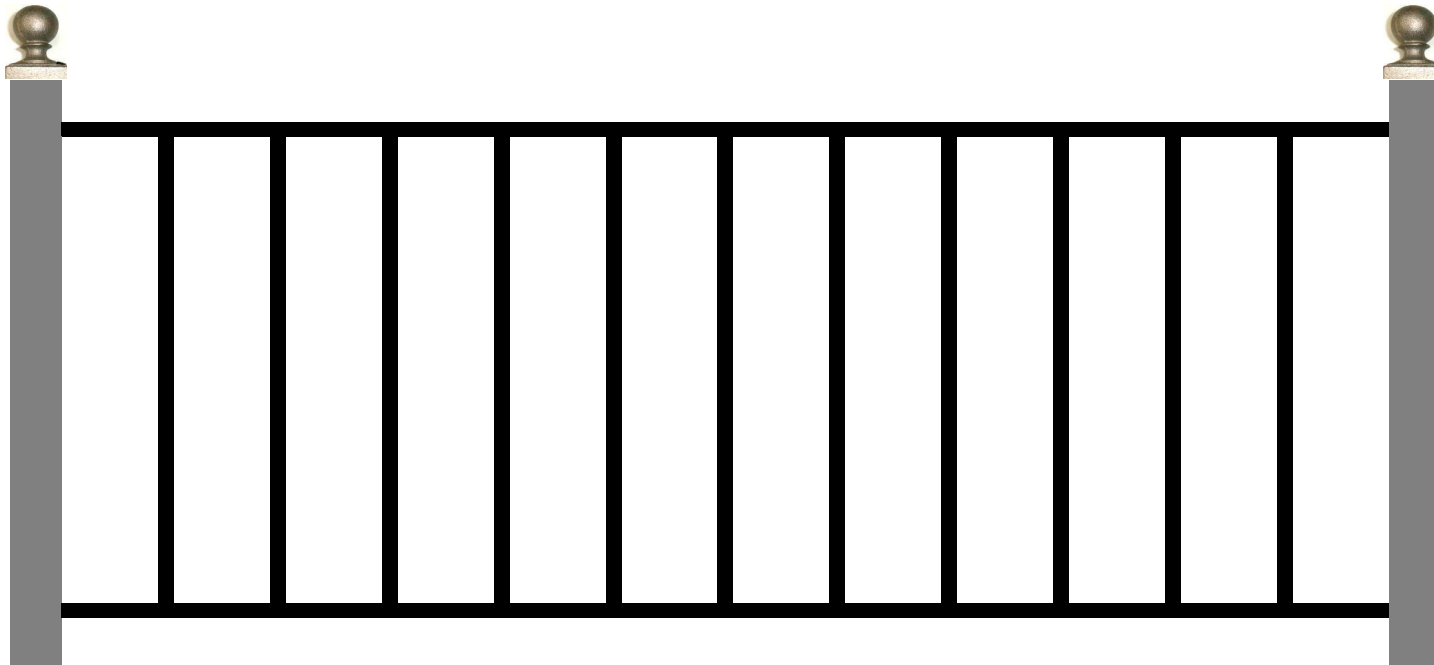

## Materials

Top rail made from 40mm x 12mm convex, Bottom rail made from 40mm x 8mm flat.  
Vertical bars made from 12mm square bar. Posts made from 50mm box section.

**Design B1**

**Copyright Just Metal.**